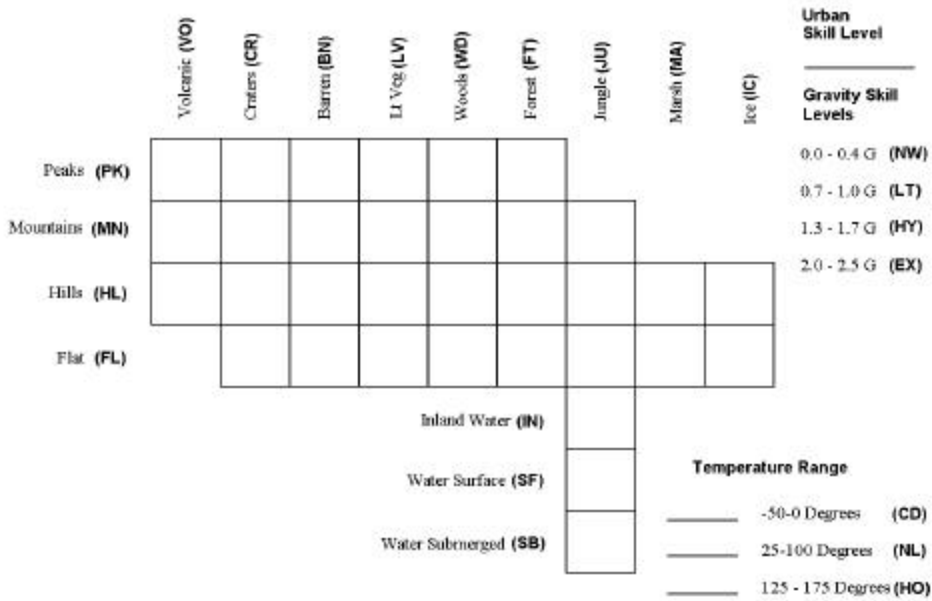

ENVIRON SKILL DISPLAY

POSSESSIONS/EQUIPMENT:

| Item | Wt | Item | Wt | Item | Wt |
|--------|----|------|----|------|----|
| Trans: | | | | | |
| Mils: | | | | | |
| | | | | | |
| | | | | | |

Physical Description: